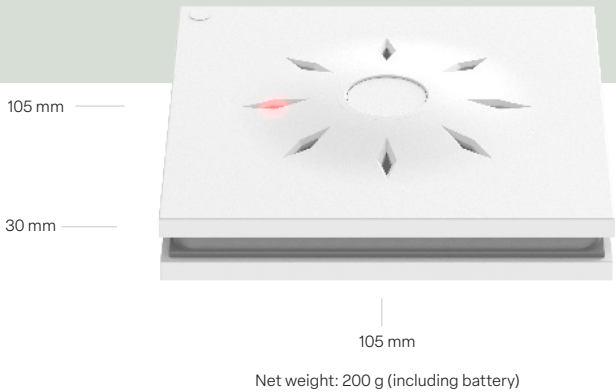

AERO LITE

Carbon dioxide (CO₂) sensor

Nexelec

Reference	Battery
I410LT	10 years

FUNCTIONS

Easy to install

Free-standing on a desk or wall-mounted. Adhesive mounting included

Easy to configure

Easy product adjustment via contactless NFC technology from a smartphone

Instantaneous measurement

Easy to operate thanks to the button on the front of the sensor. Useful for occupants or technicians (function can be deactivated)

Anti-theft protection

Lockable mounting base reduces risk of sensor removal

FEATURES

Carbon Dioxide

Res: 1 ppm
Accuracy: $\pm(30 \text{ ppm} + 3\% \text{ of value})$
Measurement range: 0 to 10.000 ppm

Terms of use

Indoor environment
Temperature: 0°C to +50°C
Humidity: 0% RH to 99% RH (non-condensing)

Mounting type

Wall-mounted or free-standing

Power supply

1 USB-C socket

Set contents

1 sensor
1 mounting base
1 removable stand
1 AC adapter
1 x 1.8m USB-C cable
2 nylon screws and plugs
1 3M® adhesive fastener

Warranty⁽¹⁾

2 years

Certification

⁽¹⁾Please refer to the information available on the www.support.nexelec.fr website.