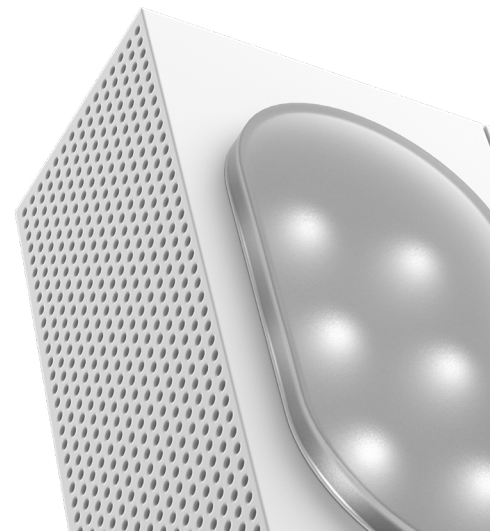

ALERT

Sound and light feature

Discover product in details

Nexelec

Interconnection
Up to 25 wirelessly interconnected detectors and accessories

Connected
Remote alerts and notifications

Signal light

Strobe flash or wide-angle coloured lights to warn or inform occupants

Powerful audible alarm

110 dB at 3 meters to effectively alert occupants

Vibrating cushion compatible

The VIBRATE vibrating cushion (optional) is placed under the pillow to wake the resident if the ALERT light and sound alarms are not heard.

Interconnected with detectors

When a detector triggers an alarm, ALERT immediately activates a light and sound signal. Suitable for the deaf and hard-of-hearing

Test / Alarm button

Easily accessible button on the front of the product. Manually tests and triggers indicator light and audible alarm

Silence function

Stops device alarm at the touch of a button (configurable / deactivatable)

Temperature / Humidity

Measures building environment parameters

Nexelec